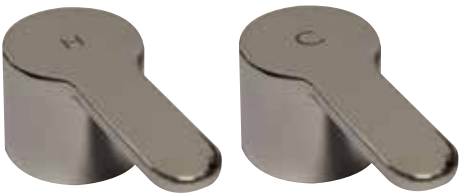

Door swings into bath for maximum access

Manual door operating button

Chrome Hinges
Square designed hinges to suit bath shape

Left Hand model shown
Right Hand model also available

Easy Access Baths - The Lenis with Shower accessories

Lenis

1700 x 750mm

The Lenis bath with shower screen and filling system with overhead fixed shower arm and detachable shower handset. The bath comes drilled and all the components are included for the installer (see page opposite). with it's overflow filling device this is the all in one Easy Access shower bath.

Manual door operating button

Chrome Hinges. Square designed hinges to suit bath shape

Door swings into bath for maximum access

Left Hand model shown
Right Hand model also available

Parts & Accessories

Cold & Hot Valve

Telescopic Fixed Shower Arm

Flexible Shower Hose

Flexible Connectors

Diverter

Overflow Filler with Clic Clac waste

Shower Head For Hose

Fixed Shower Head

The Marius