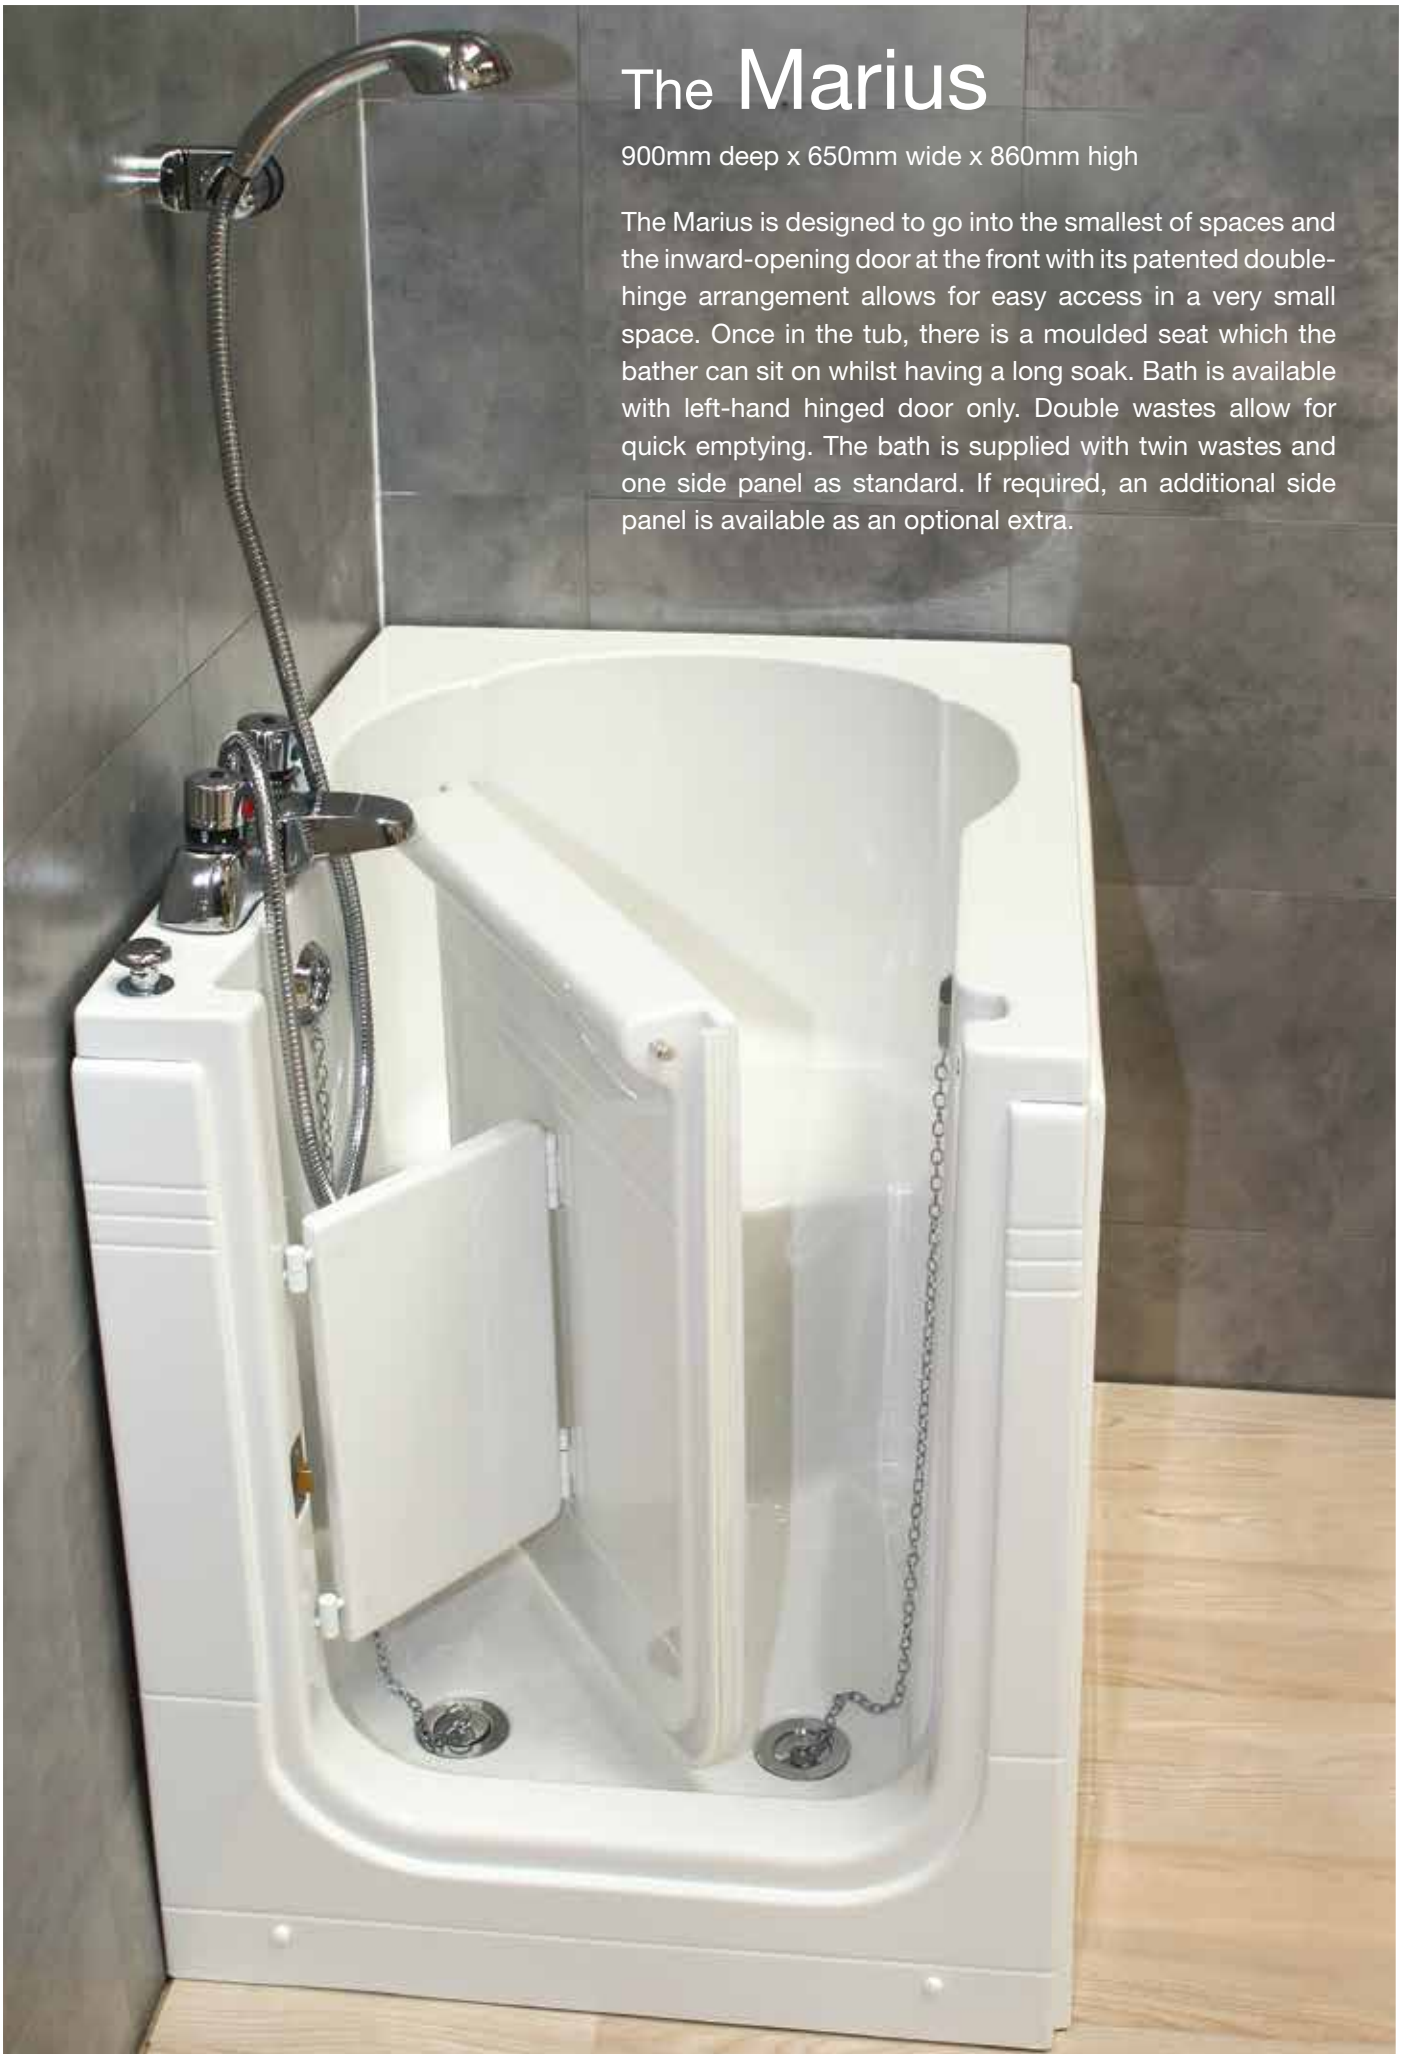

The Easy Access Bath Collection

Valens

- Fully formed acrylic bath tub with a separate operating glass door and bath screen
- Optional Lever-operated pop-up waste or Overflow Filler available
- Battery back up in case of power failure supported by an audible alarm
- Water sensor ensures the door remains inactive until water has passed below a certain level
- Soft Gel headrest (optional)

Bath screen is easily folded into or out of the bath

Door and screen are made from tempered safety glass

Door is operated electronically by a touch button and an indicator light shows when the bath is fully sealed

Lenis

1700 x 750mm

The Lenis bath with shower screen and filling system with overhead fixed shower arm and detachable shower handset. The bath comes drilled and all the components are included for the installer (see page opposite). with it's overflow filling device this is the all in one Easy Access shower bath.

900mm deep x 650mm wide x 860mm high

The Marius is designed to go into the smallest of spaces and the inward-opening door at the front with its patented double-hinge arrangement allows for easy access in a very small space. Once in the tub, there is a moulded seat which the bather can sit on whilst having a long soak. Bath is available with left-hand hinged door only. Double wastes allow for quick emptying. The bath is supplied with twin wastes and one side panel as standard. If required, an additional side panel is available as an optional extra.