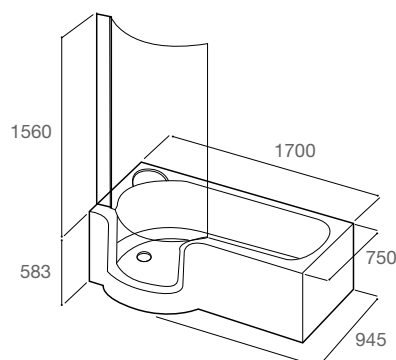

Low threshold height allowing easy access

Simply close the door for a secured bathing experience

Door folds into bath allowing wide access

Magnet on upper bath screen sits neatly over door magnet

Electronic box sits neatly into metal brackets under bath for access. Magnets plinth brackets

Easy to operate pop up waste. or overflow filler available (both optional extra)

Electronic door operating button

Left Hand model shown
Right Hand model also available

Talis

1700 x 800mm

An innovative design, available with High Gloss Black or White MDF Panels or White Styrene Panels to suit your décor (Black mdf shown) This bath can be lowered to give an ultra low threshold of 80mm, allowing you even easier access. Available with or without a bath screen and optional Lever-operated Pop-up Waste or Overflow Filler.

900mm deep x 650mm wide x 860mm high

The Marius is designed to go into the smallest of spaces and the inward-opening door at the front with its patented double-hinge arrangement allows for easy access in a very small space. Once in the tub, there is a moulded seat which the bather can sit on whilst having a long soak. Bath is available with left-hand hinged door only. Double wastes allow for quick emptying. The bath is supplied with twin wastes and one side panel as standard. If required, an additional side panel is available as an optional extra.

The Phocas

1210mm long x 650mm wide x 945mm high

The Phocas has a contemporary glass inward-opening door into the bath and a moulded seat for the bather to relax on. Twin wastes drain the bath quickly and the bath can be supplied with the door on the left or right-hand side depending on the layout of your bathroom. (Left-hand bath pictured). Supplied with a front panel and one end panel as standard, an additional end panel is available if the bath is to be installed away from the side walls.