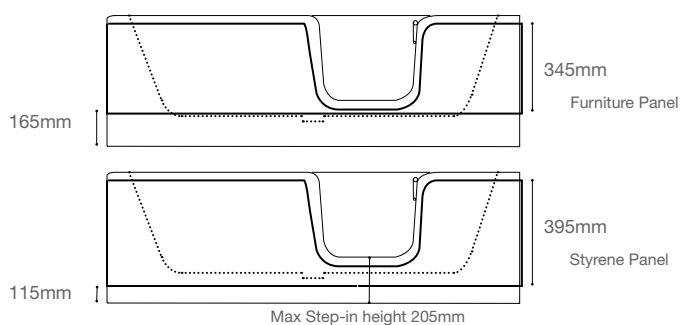

Right Hand model shown
Left Hand model also available

Easy Access Baths - The Lenis

Lenis

1700 x 750mm

The Lenis is a modern Easy Access bath with a simple push button door opening system. The neat square hinges allow the door to open wide giving the bather good access into the bath. The white gloss, vinyl-wrapped, mdf panels are both hard-wearing and give the bath an overall quality finish". Left-hand model shown with optional shower screen.

900mm deep x 650mm wide x 860mm high

The Marius is designed to go into the smallest of spaces and the inward-opening door at the front with its patented double-hinge arrangement allows for easy access in a very small space. Once in the tub, there is a moulded seat which the bather can sit on whilst having a long soak. Bath is available with left-hand hinged door only. Double wastes allow for quick emptying. The bath is supplied with twin wastes and one side panel as standard. If required, an additional side panel is available as an optional extra.

The Phocas

1210mm long x 650mm wide x 945mm high

The Phocas has a contemporary glass inward-opening door into the bath and a moulded seat for the bather to relax on. Twin wastes drain the bath quickly and the bath can be supplied with the door on the left or right-hand side depending on the layout of your bathroom. (Left-hand bath pictured). Supplied with a front panel and one end panel as standard, an additional end panel is available if the bath is to be installed away from the side walls.